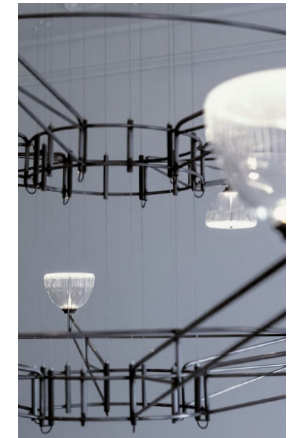

DISCOVER

VANTOT works in translating innovative and experimental ideas into refreshing applications, products, and installations. Sometimes, products are made on request as a project. We are specialized in lighting and also creating other products in different categories which will be shown in the following content.

Click on the image for more information, catalog, high resolution photo's, technical info and 3D-files.

INDOOR LIGHTING

CUSTOM INSTALLATIONS

COSMOS