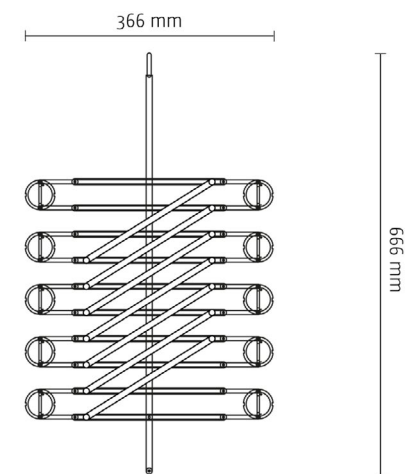

POLARPLAY

POLARPLAY

POLARPLAY
chandelier

POLARPLAY CHANDELIER SPECS

CODE	#035 - CHANDELIER
LIGHT SOURCE	Led 12 W 2700 K 1200 lm CRI 80
PRODUCT USE	Indoor
DIMENSIONS	800 x 800 x 200 mm (l x w x h)
MATERIALS	Cuttet and coated brass with an acrylic reflector.
LED DRIVER	Meanwell PCD-16-350B 200-240 VAC 0.20 A 50/60 HZ 277 VAC 0.15 A 50/60 HZ Max. 40 W Tronic dimmable, casambi dimmer suggested.

POLARPLAY
pendant

VANTOT

POLARPLAY PENDANT SPECS

CODE	#295 - PENDANT
LIGHT SOURCE	Led 12 W
*every bulb	2700 K 1200 lm CRI 80
PRODUCT USE	Indoor
DIMENSIONS per element	360 x 150 x 660 mm (l x w x h)
MATERIALS	Cuttet and coated copper.
FINISH	 Copper
LED DRIVER	Meanwell PCD-16-350B 200-240 VAC 0.20 A 50/60 HZ 277 VAC 0.15 A 50/60 HZ Max. 40 W Tronic dimmable, Casambi dimmer suggested.