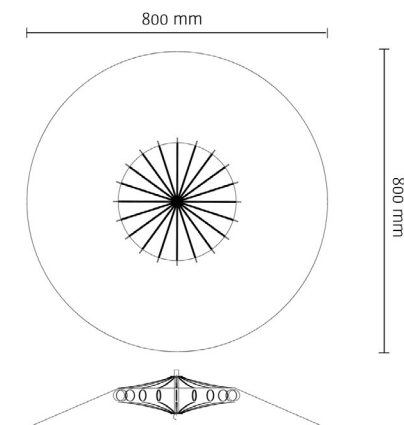

POLARPLAY

POLARPLAY

POLARPLAY
chandelier

POLARPLAY CHANDELIER SPECS

CODE	#035 - CHANDELIER
LIGHT SOURCE	Led 12 W 2700 K 1200 lm CRI 80
PRODUCT USE	Indoor
DIMENSIONS	800 x 800 x 200 mm (l x w x h)
MATERIALS	Cuttet and coated brass with an acrylic reflector.
LED DRIVER	Meanwell PCD-16-350B 200-240 VAC 0.20 A 50/60 HZ 277 VAC 0.15 A 50/60 HZ Max. 40 W Tronic dimmable, casambi dimmer suggested.

POLARPLAY
pendant

VANTOT

POLARPLAY PENDANT SPECS

CODE	#295 - PENDANT
LIGHT SOURCE	Led 12 W
*every bulb	2700 K 1200 lm CRI 80
PRODUCT USE	Indoor
DIMENSIONS per element	360 x 150 x 660 mm (l x w x h)
MATERIALS	Cuttet and coated copper.
FINISH	 Copper
LED DRIVER	Meanwell PCD-16-350B 200-240 VAC 0.20 A 50/60 HZ 277 VAC 0.15 A 50/60 HZ Max. 40 W Tronic dimmable, Casambi dimmer suggested.