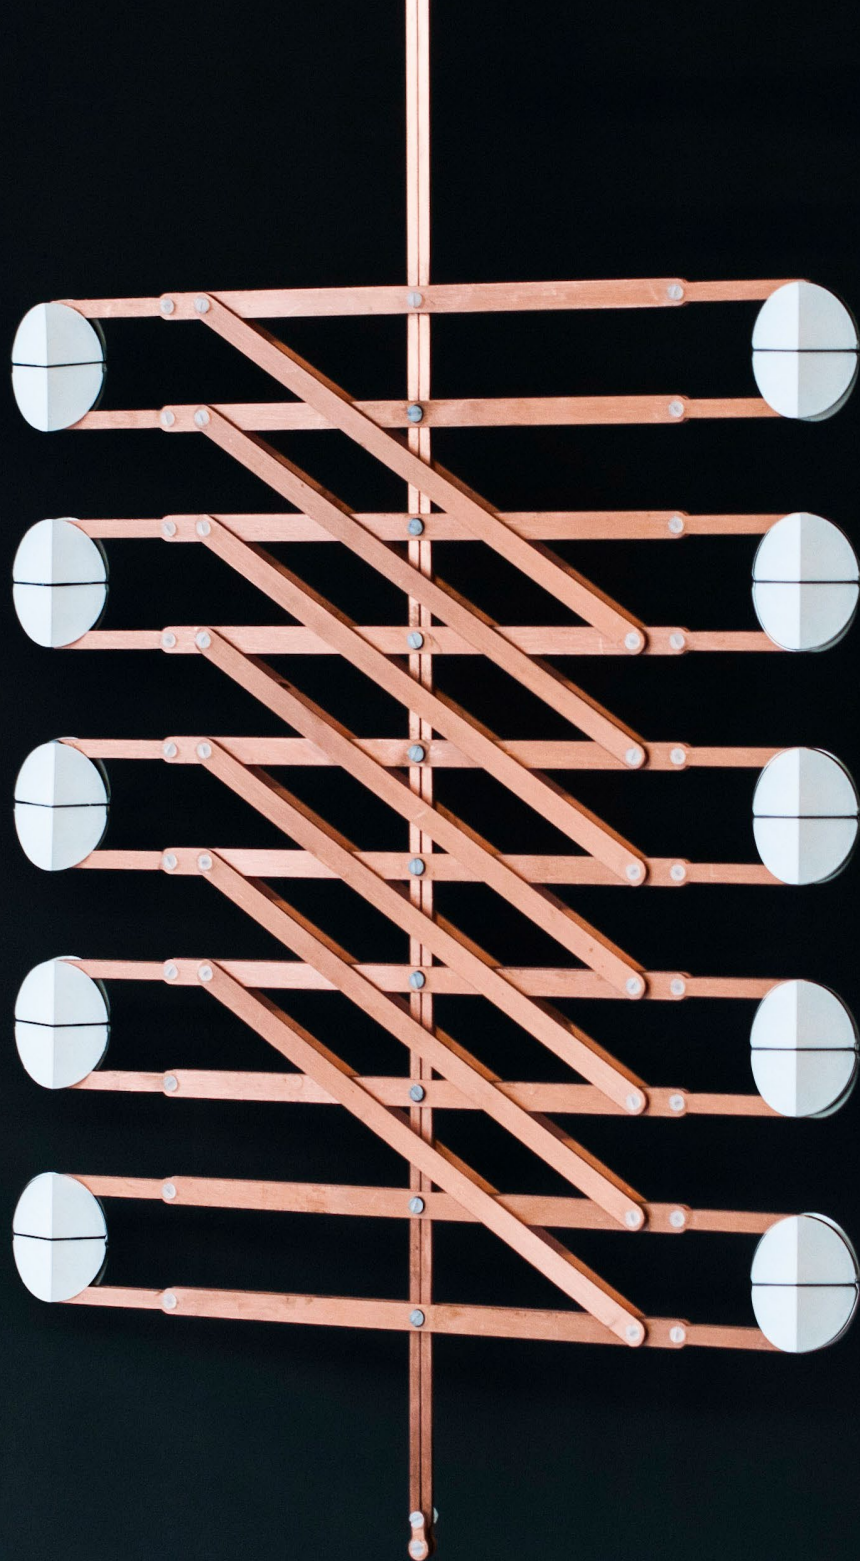

POLARPLAY

POLARPLAY

POLARPLAY
chandelier

POLARPLAY CHANDELIER SPECS

CODE	#035 - CHANDELIER
LIGHT SOURCE	Led 12 W 2700 K 1200 lm CRI 80
PRODUCT USE	Indoor
DIMENSIONS	800 x 800 x 200 mm (l x w x h)
MATERIALS	Cuttet and coated brass with an acrylic reflector.
LED DRIVER	Meanwell PCD-16-350B 200-240 VAC 0.20 A 50/60 HZ 277 VAC 0.15 A 50/60 HZ Max. 40 W Tronic dimmable, casambi dimmer suggested.

POLARPLAY PENDANT

2017

While it opens up a world of design opportunities, LED requires a different approach than conventional lighting. Compared to traditional fixtures, the focused and dense light of LED calls for multiple light sources instead of one.

POLARPLAY
pendant

VANTOT

POLARPLAY PENDANT SPECS

CODE	#295 - PENDANT
LIGHT SOURCE	Led 12 W
*every bulb	2700 K 1200 lm CRI 80
PRODUCT USE	Indoor
DIMENSIONS per element	360 x 150 x 660 mm (l x w x h)
MATERIALS	Cuttet and coated copper.
FINISH	 Copper
LED DRIVER	Meanwell PCD-16-350B 200-240 VAC 0.20 A 50/60 HZ 277 VAC 0.15 A 50/60 HZ Max. 40 W Tronic dimmable, Casambi dimmer suggested.