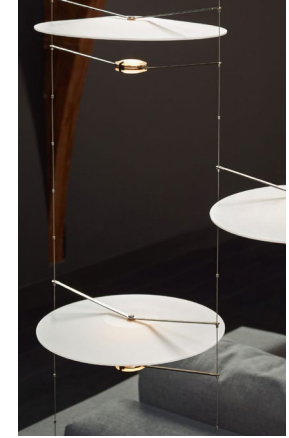

DISCOVER

VANTOT works in translating innovative and experimental ideas into refreshing applications, products, and installations. Sometimes, products are made on request as a project. We are specialized in lighting and also creating other products in different categories which will be shown in the following content.

Click on the image for more information, catalog, high resolution photo's, technical info and 3D-files.

INDOOR LIGHTING

O-O-O

CUSTOM INSTALLATIONS