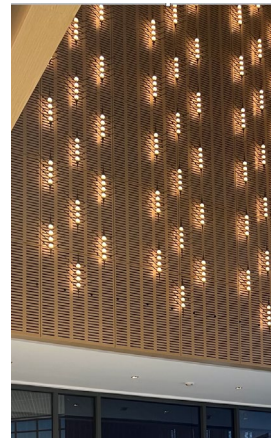

CUSTOM V-V-V
Mexico