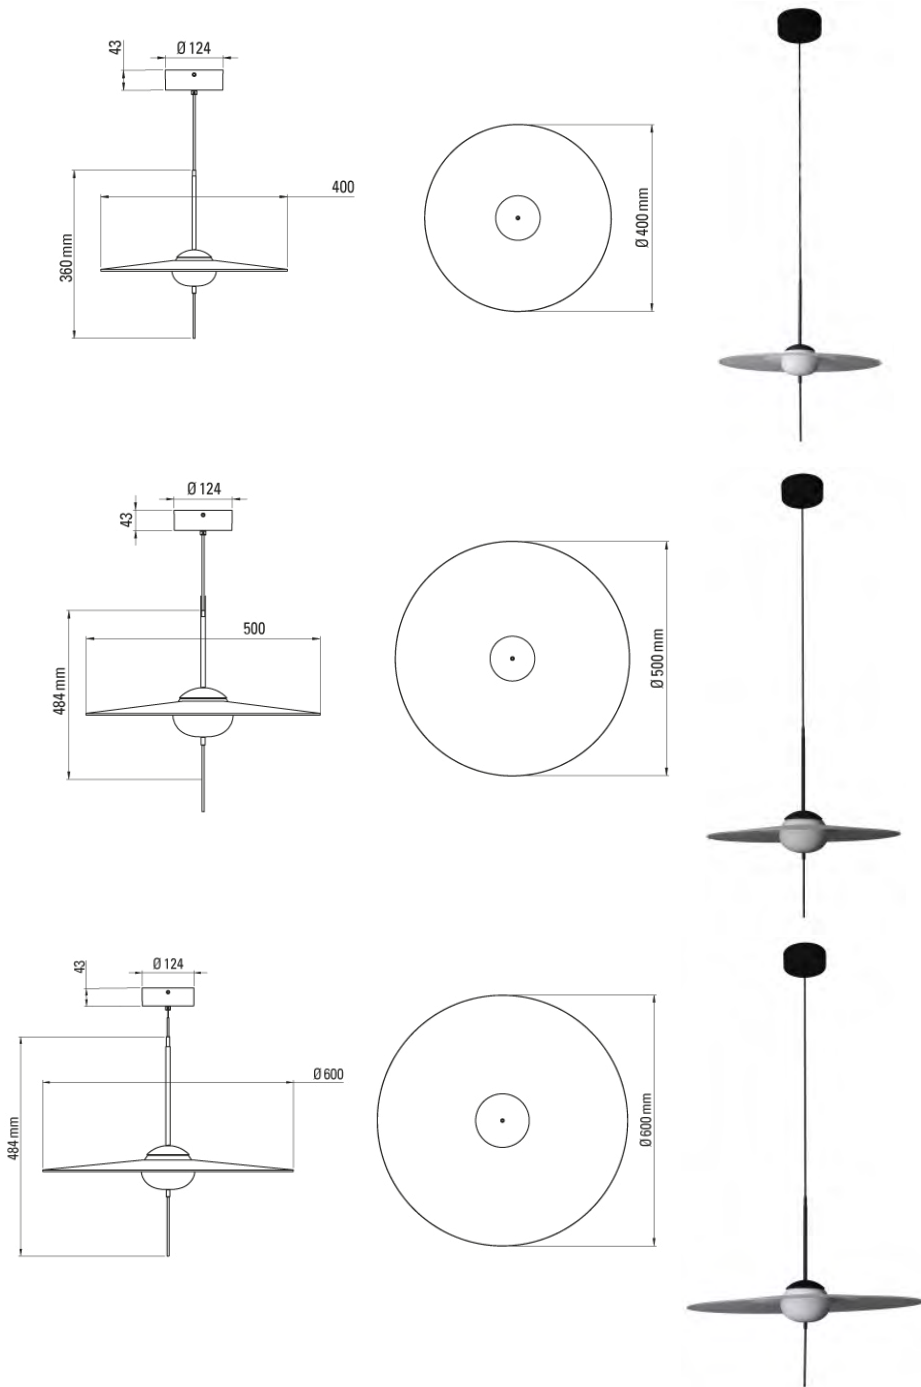

MONO

LIGHT SOURCE	13 W Integrated LED 2700K, dimmable 1300 lm
CLASS	2
PRODUCT USE	Indoor
DIMENSIONS	MODEL M400 Diameter: 400 mm Height: 360 mm Cable: 3000 mm MODEL L500 Height : 484 mm Diameter : 500 mm Cable length : 3000 mm MODEL L600 Height : 484 mm Diameter : 600 mm Cable length : 3000 mm
MATERIALS	Aluminium, glass
DRIVER	Integrated driver supplied (65x50x27,5mm) 500mA / 24V
IP	20
NET WIGHT	3,8 kg.
WIRE	Length: 3 m.
SWITCH	On the lamp

TECHNICAL DRAWINGS

MONO

VANTOT

MONO

VANTOT