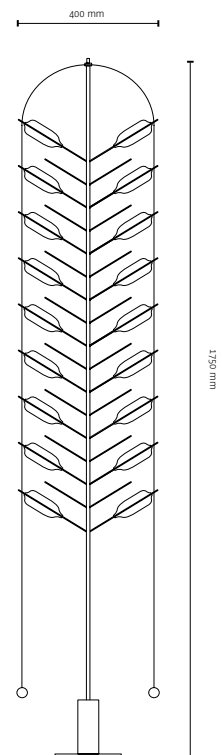

FEATHER

VANTOT

## FEATHER STANDING LIGHT

|              |  |
|--------------|--|
| LIGHT SOURCE | Led 12 W   |
| *every bulb  | 2700 K   |
|              | 1200 lm  |
|              | CRI 80   |
| PRODUCT USE  | Indoor   |
| DIMENSIONS   | 200 x 400 x 1750 mm (l x w x h)  |
| VERSIONS     | Large  |
| MATERIALS    | Copper-plated metal & sandblasted glass  |
| FINISH       |  Copper |
| LED DRIVER   | Meanwell PCD-16-350B   |
|              | 200-240 VAC 0.20 A 50/60 Hz  |
|              | 277 VAC 0.15 A 50/60 Hz  |
|              | Max. 40 W  |
|              | Tronic dimmable,<br>casambi dimmer suggested.  |