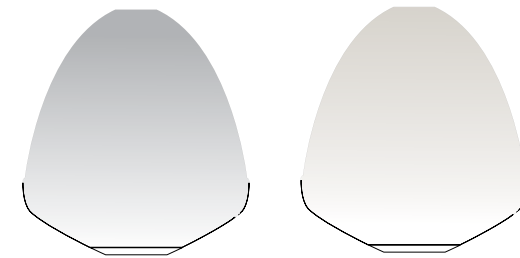

LIMPID LIGHT M SPECS

LIGHT SOURCE	Led 12 W 2700 K 1200 lm CRI 80
PRODUCT USE	Indoor
DIMENSIONS	340 x 340 x 360 mm (l x w x h)
MATERIALS	Shade in glass (the glass is mouth blown and therefor can contain airbubbles). Adjustable suspension in steel and brass. Non adjustable suspension in steel.

FINISH

clear glass
sandblasted

smoked glass
sandblasted

* with fingerprint protective finish

VERSIONS	Standard Full Swing	Fixed suspension Adjustable suspension
LED DRIVER	<p>HEP LRTC9wxxx 120V 100-120 VAC Max. 11,5 W dimmer LUTRON MACL-153M(600W) / SELV-300P(300W)</p> <p>HEP G5LT10WxxxLRZ 220-240 V Max 264 VAC dimmer HEP DCT101 / Philips SED-200A</p>	

12,5 x 4,5 cm

Full swing

moving LED

12 x 8,5 cm