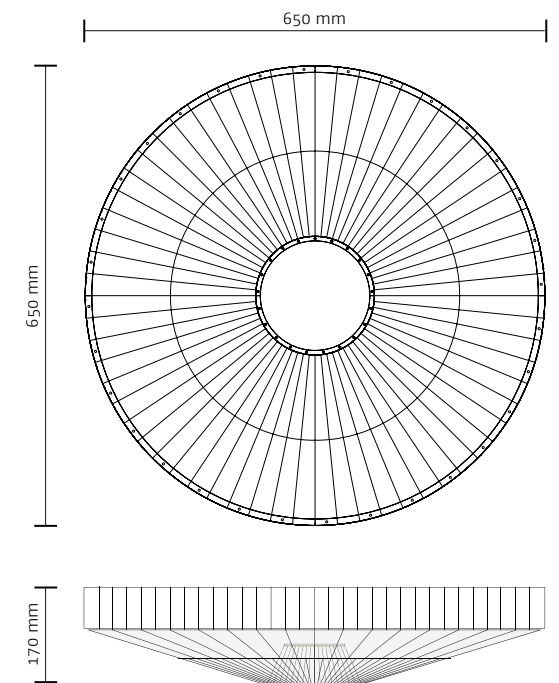

EXPLODED VIEW

VANTOT

LUNAR

LIGHT SOURCE	Led 12 W 2700 K 1200 lm CRI 80
PRODUCT USE	Indoor
DIMENSIONS	170 x 650 x 650 mm (l x w x h)
MATERIALS	Cuttet and coated steel, acrylic
LED DRIVER	Meanwell PCD-16-350B 200-240 VAC 0.20 A 50/60 Hz 277 VAC 0.15 A 50/60 Hz Max. 40 W Tronic dimmable, casambi dimmer suggested
CANOPY	full swing - 12 x 8,5 cm