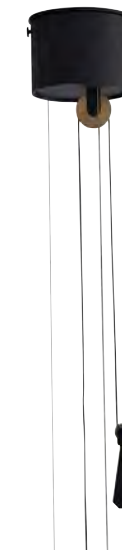

EXPLODED VIEW

VANTOT

LUNAR

LIGHT SOURCE	Led 12 W 2700 K 1200 lm CRI 80
PRODUCT USE	Indoor
DIMENSIONS	170 x 650 x 650 mm (l x w x h)
MATERIALS	Cuttet and coated steel, acrylic
LED DRIVER	Meanwell PCD-16-350B 200-240 VAC 0.20 A 50/60 Hz 277 VAC 0.15 A 50/60 Hz Max. 40 W Tronic dimmable, casambi dimmer suggested
CANOPY	full swing - 12 x 8,5 cm