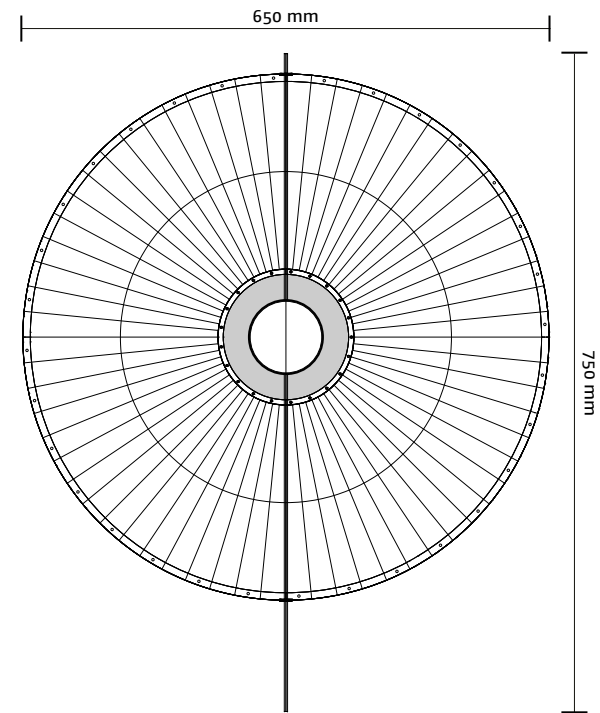

## LUNAR WALL

LIGHT SOURCE	Led 12 W 2700 K 1200 lm CRI 80
PRODUCT USE	Indoor
DIMENSIONS	150 x 650 x 650 mm (l x w x h)
MATERIALS	Cuttet and coated steel, acrylic
LED DRIVER	Meanwell PCD-16-350B 200-240 VAC 0.20 A 50/60 Hz 277 VAC 0.15 A 50/60 Hz Max. 40 W Tronic dimmable, casambi dimmer suggested