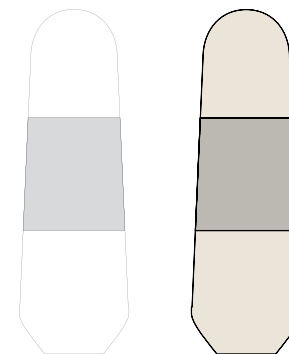

FINISH

clear glass   smoked glass
sandblasted   sandblasted
* with fingerprint protective finish
matt glass can have the colour requested

VERSIONS	Standard Fixed suspension
	Full Swing Adjustable suspension

LED DRIVER	HEP LRTC9wxxx 120V 100-120 VAC Max. 11,5 W dimmer LUTRON MACL-153M(600W) / SELV-300P(300W)

HEP G5LT10WxxxLRZ
220-240 V
Max 264 VAC
dimmer HEP DCT101 / Philips SED-200A