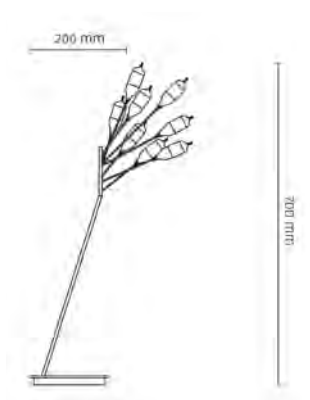

## FEATHER TABLE LIGHT

LIGHT SOURCE	Led 12 W
*every bulb	2700 K
	1200 lm
	CRI 80
PRODUCT USE	Indoor
DIMENSIONS	200 x 200 x 700 mm (l x w x h)
VERSIONS	Table light
MATERIALS	Special   Material : Copper Copper plated metal & sandblasted handblown glass. * Please note this item may naturally corrode in time.

Material : Varnished metal  
Varnished metal (dark grey) & sandblasted handblown glass.

Foot: Dark grey  
\* Different color on request

FINISH	 Copper	 Dark grey
--------	--	---

LED DRIVER	Meanwell PCD-16-350B
	200-240 VAC    0.20 A    50/60 Hz
	277 VAC        0.15 A    50/60 Hz
	Max. 40 W
	Tronic dimmable, casambi dimmer suggested.