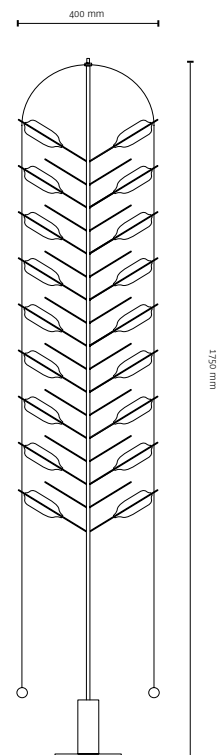

FEATHER

VANTOT

## FEATHER STANDING LIGHT

LIGHT SOURCE	Led 12 W
*every bulb	2700 K
	1200 lm
	CRI 80
PRODUCT USE	Indoor
DIMENSIONS	200 x 400 x 1750 mm (l x w x h)
VERSIONS	Large
MATERIALS	Copper-plated metal & sandblasted glass
FINISH	 Copper
LED DRIVER	Meanwell PCD-16-350B
	200-240 VAC 0.20 A 50/60 Hz
	277 VAC 0.15 A 50/60 Hz
	Max. 40 W
	Tronic dimmable, casambi dimmer suggested.