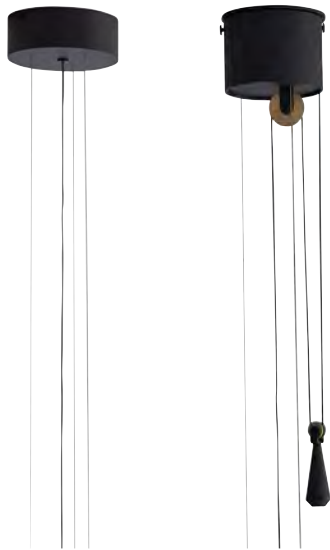

VANTOT

COLOURED LIMPID LIGHT SPECS

LIGHT SOURCE	Led 12 W 2700 K 1200 lm CRI 80
PRODUCT USE	Indoor
DIMENSIONS	166 x 166 x 385 mm (l x w x h)
MATERIALS	Shade in glass (the glass is mouth blown and therefor can contain airbubbles). Adjustable suspension in steel and brass. Non adjustable suspension in steel.
FINISH	 <p>clear glass sandblasted * with fingerprint protective finish matt glass can have the colour requested</p>
VERSIONS	Standard Fixed suspension Full Swing Adjustable suspension
LED DRIVER	HEP LRTC9wxxx 120V 100-120 VAC Max. 11,5 W dimmer LUTRON MACL-153M(600W) / SELV-300P(300W) HEP G5LT10WxxxLRZ 220-240 V Max 264 VAC dimmer HEP DCT101 / Philips SED-200A

info@vantot.com

VANTOT

VERSIONS

PACKAGE	Standard	Full Swing
	1 BOX 415 x 290 x 785 mm Gross weight 5,6 kg Net weight 4,6 kg	1 BOX 415 x 290 x 785 mm Gross weight 5,6 kg Net weight 4,6 kg

COATING Mat black
 *white on request

Please note: This light needs to be dimmed (tronic dimmable).
Dimmer is not included, we suggest the casambi dimmer + € 70,00

Standard	Full swing
fixed LED	moving LED
12,5 x 4,5 cm	12 x 8,5 cm

COLOURS

DIFFERENT COLOURS ON REQUEST