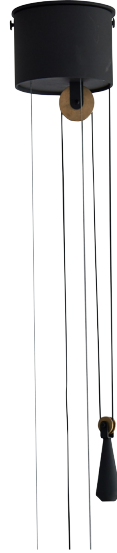

Tanzanite

Lepidolite

Pyrite

Azure

LIMPID LIGHT S

Light Source Led 12 W
2700 K
1200 lm
CRI 80

Product use Indoor

Dimensions 166 x 166 x 385 mm (l x w x h)

Materials Shade in glass (The glass is mouth blown and therefor can contain airbubbles).
Adjustable suspension in steel and brass.
Non adjustable suspension in steel.

Finish

clear glass
sandblasted

smoked glass
sandblasted

* with fingerprint protective finish

Versions Standard Fixed suspension
Full Swing Adjustable suspension

LED Driver Meanwell PCD-16-350B
200-240 VAC 0.20 A 50/60 Hz
277 VAC 0.15 A 50/60 Hz
Max. 40 W
Tronic dimmable, casambi dimmer suggested

Package Full Swing Standard
1 BOX 415 x 415 x 565 mm 1 BOX 415 x 290 x 785 mm
Gross weight 3.9 kg Gross weight 5.6 kg
Net weight 2.9 kg Net weight 4.6 kg

Standard

12,5 x 4,5 cm

Full swing

12 x 8,5 cm

Versions