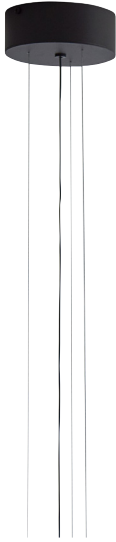

Tanzanite

Lepidolite

Pyrite

Azure

LIMPID LIGHT S

Light Source Led 12 W
2700 K
1200 lm
CRI 80

Product use Indoor

Dimensions 166 x 166 x 385 mm (l x w x h)

Materials Shade in glass (The glass is mouth blown and therefor can contain airbubbles).
Adjustable suspension in steel and brass.
Non adjustable suspension in steel.

Finish

clear glass
sandblasted

smoked glass
sandblasted

* with fingerprint protective finish

Versions Standard Fixed suspension
Full Swing Adjustable suspension

LED Driver Meanwell PCD-16-350B
200-240 VAC 0.20 A 50/60 Hz
277 VAC 0.15 A 50/60 Hz
Max. 40 W
Tronic dimmable, casambi dimmer suggested

Package Full Swing Standard
1 BOX 415 x 415 x 565 mm 1 BOX 415 x 290 x 785 mm
Gross weight 3.9 kg Gross weight 5.6 kg
Net weight 2.9 kg Net weight 4.6 kg

Standard

12,5 x 4,5 cm

Full swing

12 x 8,5 cm

Versions