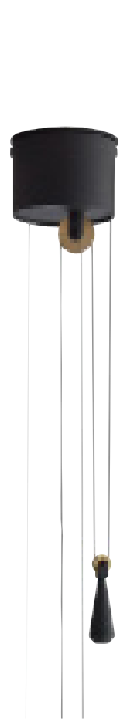

LIMPID LIGHT S

Light Source Led 12 W
2700 K
1200 lm
CRI 80

Product use Indoor

Dimensions 166 x 166 x 385 mm (l x w x h)

Materials Shade in glass (The glass is mouth blown and therefor can contain airbubbles).
Adjustable suspension in steel and brass.
Non adjustable suspension in steel.

Finish

clear glass
sandblasted

smoked glass
sandblasted

* with fingerprint protective finish

Versions Standard Fixed suspension
Full Swing Adjustable suspension

LED Driver Meanwell PCD-16-350B
200-240 VAC 0.20 A 50/60 Hz
277 VAC 0.15 A 50/60 Hz
Max. 40 W
Tronic dimmable, casambi dimmer suggested

Package Full Swing Standard
1 BOX 415 x 415 x 565 mm 1 BOX 415 x 290 x 785 mm
Gross weight 3.9 kg Gross weight 5.6 kg
Net weight 2.9 kg Net weight 4.6 kg

Standard

12,5 x 4,5 cm

Full swing

12 x 8,5 cm

Versions