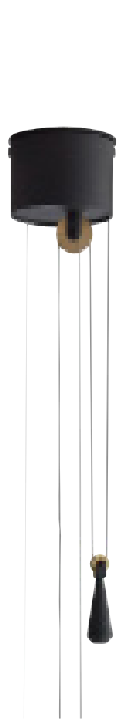

LIMPID LIGHT M

Light Source Led 12 W
2700 K
1200 lm
CRI 80

Product use Indoor

Dimensions 340 x 340 x 360 mm (l x w x h)

Materials Shade in glass (The glass is mouth blown and therefor can contain airbubbles).
Adjustable suspension in steel and brass.
Non adjustable suspension in steel.

Finish

clear glass
sandblasted

smoked glass
sandblasted

* with fingerprint protective finish

Versions Standard Fixed suspension
Full Swing Adjustable suspension

LED Driver Meanwell PCD-16-350B
200-240 VAC 0.20 A 50/60 Hz
277 VAC 0.15 A 50/60 Hz
Max. 40 W
Tronic dimmable, casambi dimmer suggested

Package	Full Swing	Standard
	1 BOX 415 x 415 x 565 mm	1 BOX 415 x 290 x 785 mm
	Gross weight 5.6 kg	Gross weight 5.6 kg
	Net weight 4.6 kg	Net weight 4.6 kg

Standard

12,5 x 4,5 cm

Full swing

12 x 8,5 cm

Versions