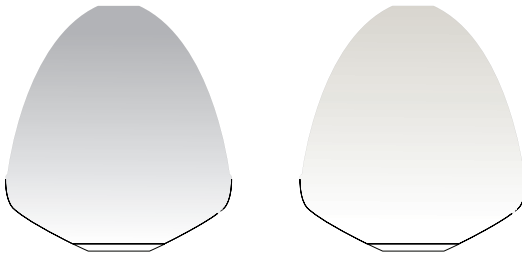

LIMPID LIGHT M

Light Source Led 12 W
2700 K
1200 lm
CRI 80

Product use Indoor

Dimensions 340 x 340 x 360 mm (l x w x h)

Materials Shade in glass (The glass is mouth blown and therefor can contain airbubbles).
Adjustable suspension in steel and brass.
Non adjustable suspension in steel.

Finish

clear glass
sandblasted

smoked glass
sandblasted

* with fingerprint protective finish

Versions Standard Fixed suspension
Full Swing Adjustable suspension

LED Driver Meanwell PCD-16-350B
200-240 VAC 0.20 A 50/60 Hz
277 VAC 0.15 A 50/60 Hz
Max. 40 W
Tronic dimmable, casambi dimmer suggested

Package	Full Swing	Standard
	1 BOX 415 x 415 x 565 mm	1 BOX 415 x 290 x 785 mm
	Gross weight 5.6 kg	Gross weight 5.6 kg
	Net weight 4.6 kg	Net weight 4.6 kg

Standard

12,5 x 4,5 cm

Full swing

12 x 8,5 cm

Versions