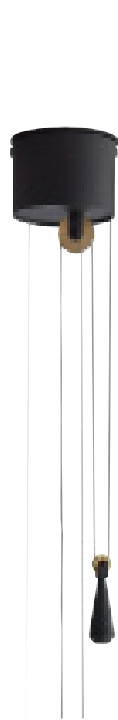

Full swing

12 x 8,5 cm

Versions

Limpid Light

Coating: Mat black *white on request

Please note: This light needs to be dimmed (tronic dimmable).

Dimmer is not included, we suggest the casambi dimmer + € 70,-